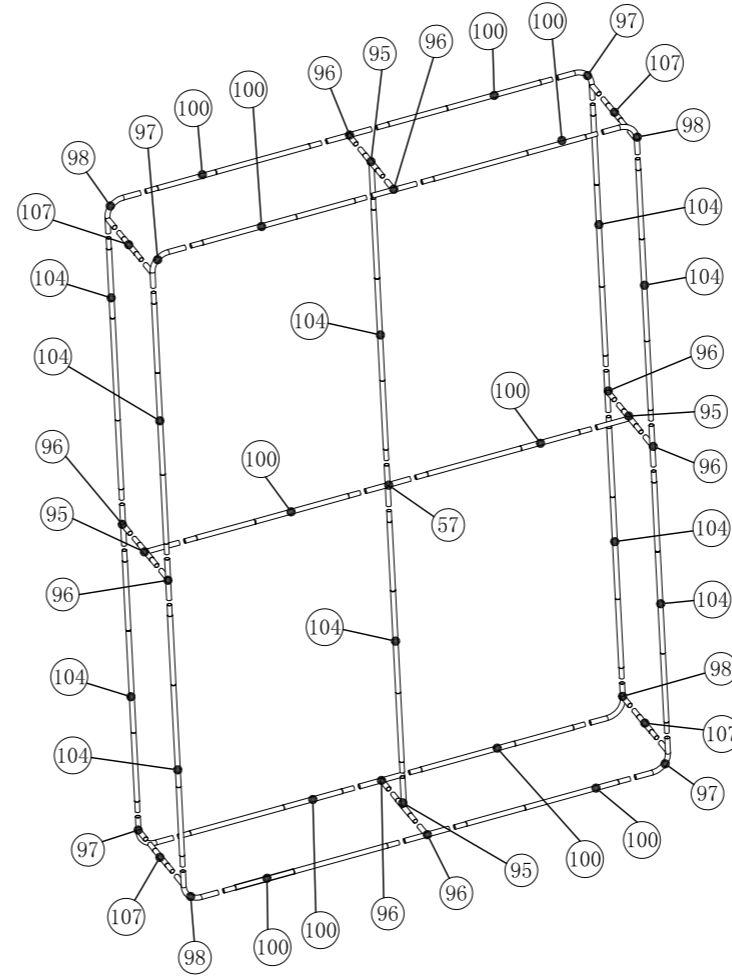

WaveLine® Bombora BMB101518R

Frame			Frame			Frame			Frame			Frame			Frame			TV kit		Shipping Case		accessories	
⑤7	1		⑩0	10																			
⑨5	4		⑩4	10														32"					
⑨6	8		⑩7	4														40"					
⑨7	4																						
⑨8	4																						
NO.	Quantity	Confirm	NO.	Quantity	Confirm	NO.	Quantity	Confirm	NO.	Quantity	Confirm	NO.	Quantity	Confirm	NO.	Quantity	Confirm	NO.	Confirm	NO.	Confirm		