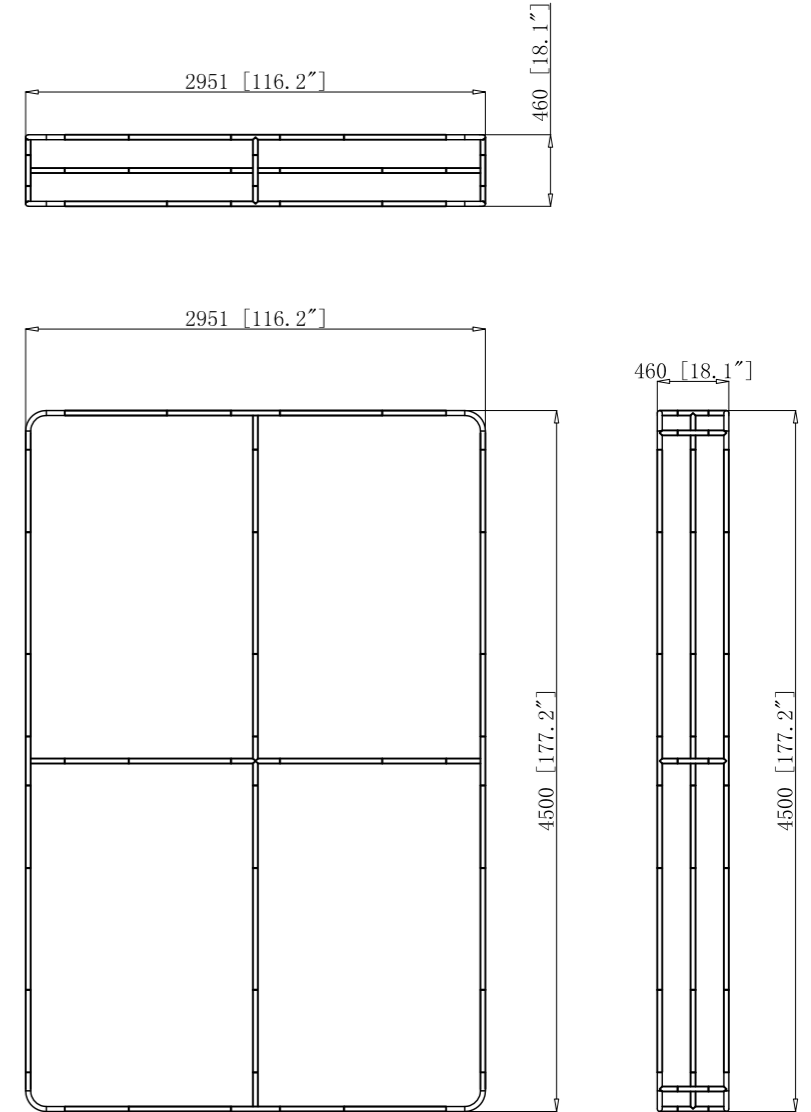

WaveLine® Bombora BMB101518R

Frame			Frame			Frame			Frame			Frame			Frame			TV kit		Shipping Case		accessories	
⑤7	1		⑩0	10																			
⑨5	4		⑩4	10														32"					
⑨6	8		⑩7	4														40"					
⑨7	4																						
⑨8	4																						
NO.	Quantity	Confirm	NO.	Quantity	Confirm	NO.	Quantity	Confirm	NO.	Quantity	Confirm	NO.	Quantity	Confirm	NO.	Quantity	Confirm	NO.	Confirm	NO.	Confirm		